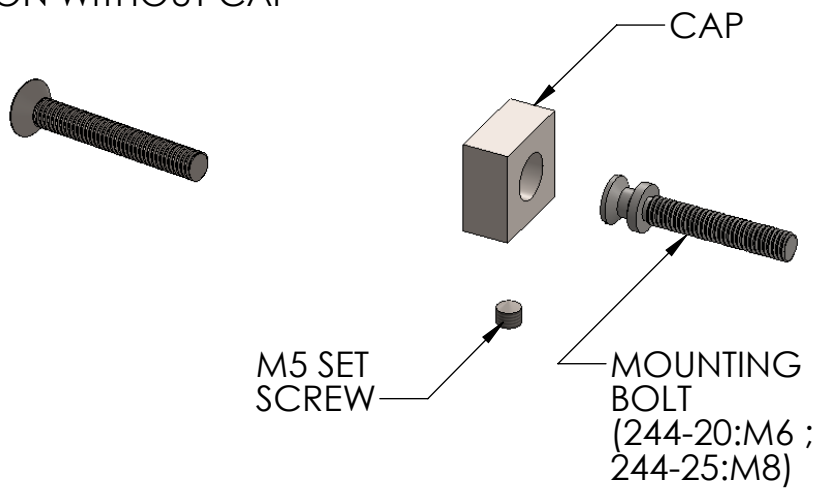

ALTERNATE MOUNTING  
OPTION WITHOUT CAP

THROUGH BOLT WOOD MTG.

**Linnea**<sup>®</sup>

800.219.2366 [www.linnea-home.com](http://www.linnea-home.com)