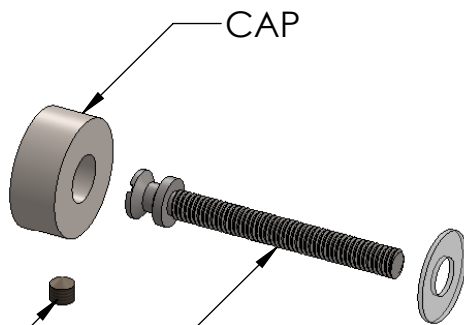

ALTERNATE MOUNTING
OPTION WITHOUT CAP

MOUNTING
BOLT
(262-19:M6 ;
262-25:M8)

M5 SET
SCREW

THROUGH BOLT GLASS MTG

Linnea®

800.219.2366 www.linnea-home.com