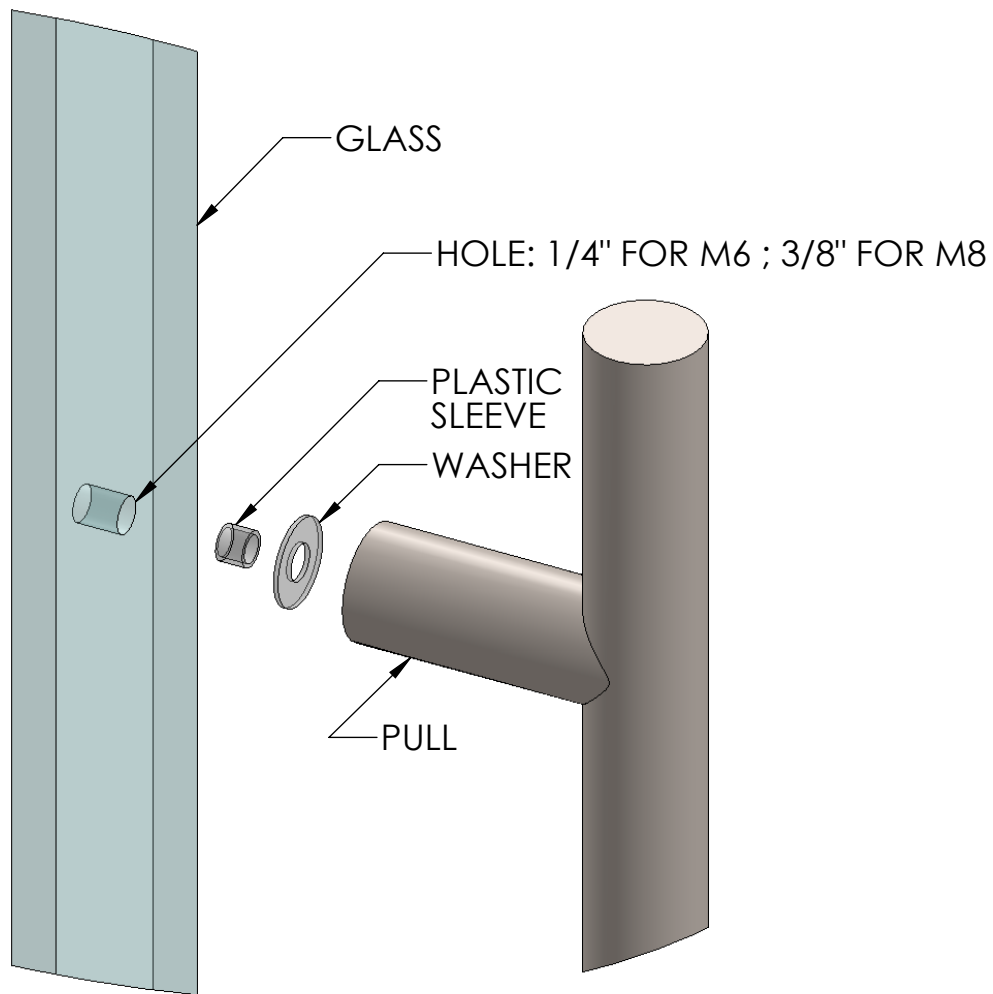

ALTERNATE MOUNTING
OPTION WITHOUT CAP

MOUNTING
BOLT
(262-19:M6 ;
262-25:M8)

M5 SET
SCREW

THROUGH BOLT GLASS MTG

Linnea®

800.219.2366 www.linnea-home.com