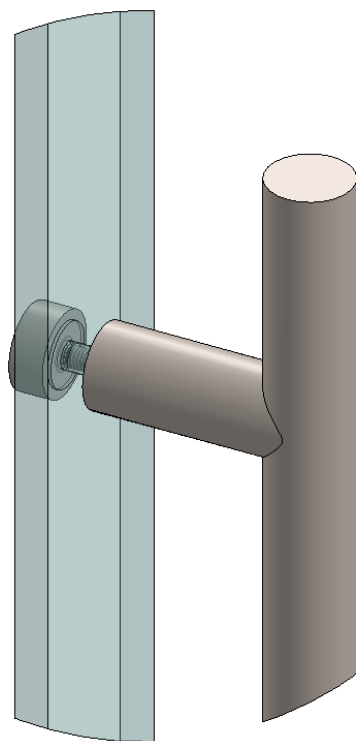

ALTERNATE MOUNTING
OPTION WITHOUT CAP

MOUNTING
BOLT
(262-19:M6 ;
262-25:M8)

M5 SET
SCREW

THROUGH BOLT GLASS MTG

Linnea®

800.219.2366 www.linnea-home.com