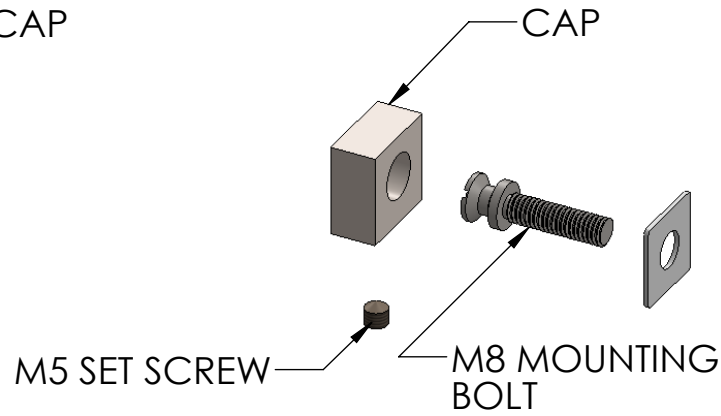

ALTERNATE MOUNTING  
OPTIONS WITHOUT CAP

THROUGH BOLT GLASS MTG.

**Linnea**<sup>®</sup>

800.219.2366 [www.linnea-home.com](http://www.linnea-home.com)