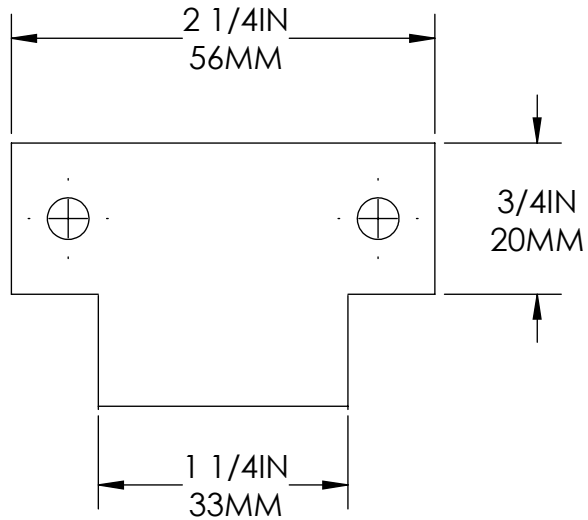

CATCH

**TOP VIEW
ALIGNED WITH ROLLER**

**SIDE (DEPTH) VIEW
THROUGH DOOR JAMB**

ROLLER

**TOP VIEW
CENTERED IN DOOR**

**SIDE (DEPTH) VIEW
THROUGH DOOR**

Linnea®

800.219.2366 www.linnea-home.com