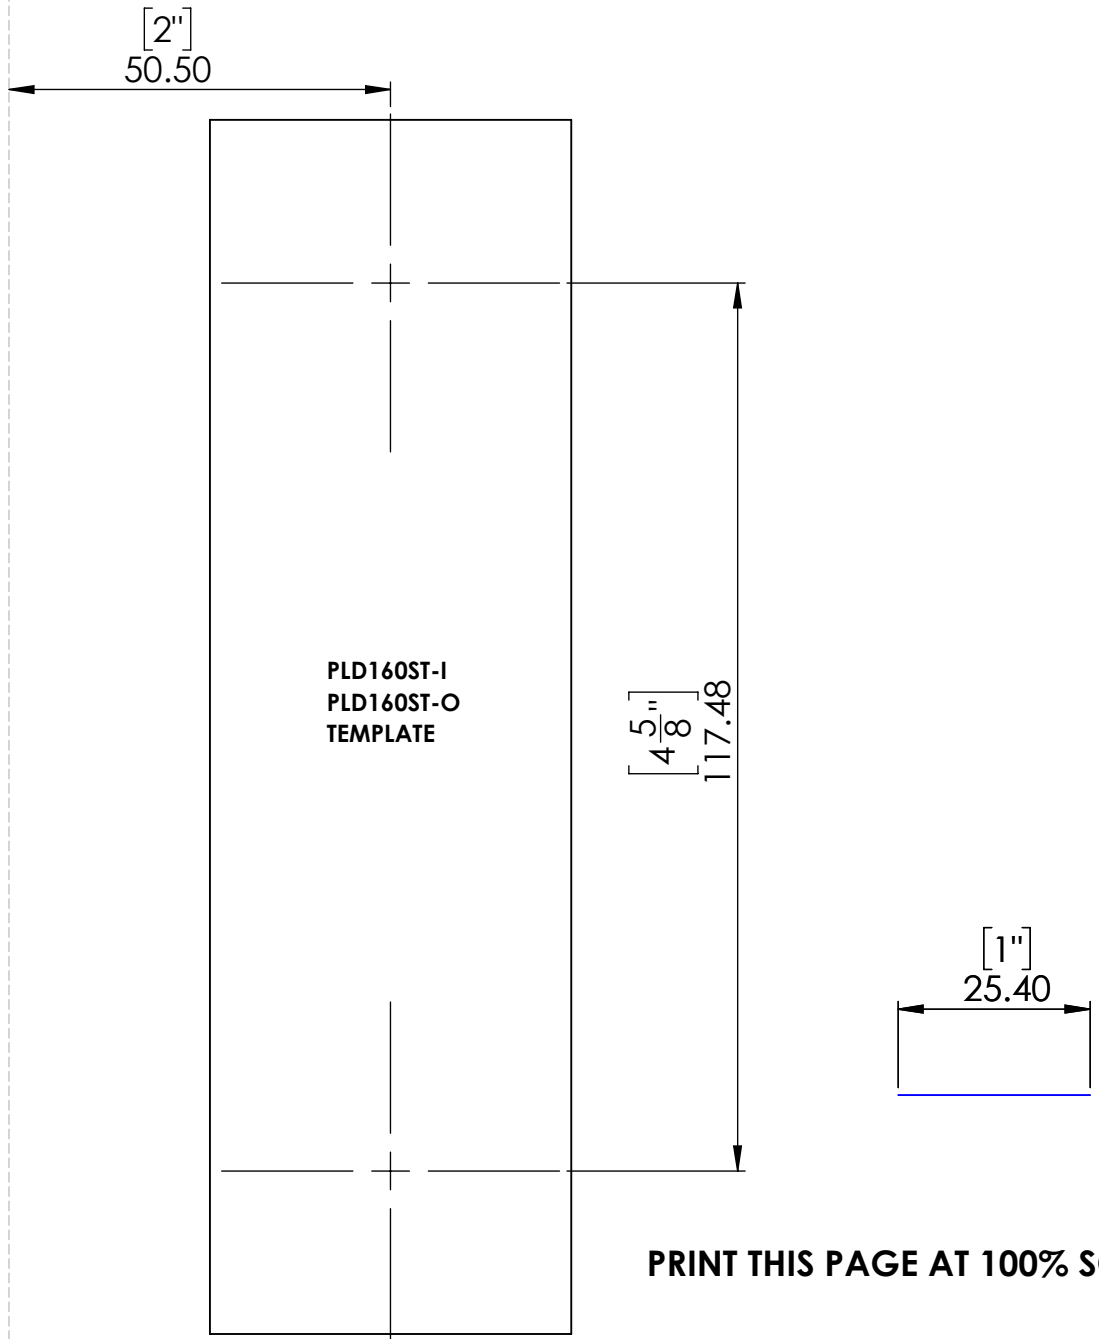

ITEM NO.	PART NUMBER	DESCRIPTION	QTY.
1	PLD160ST-I	INSIDE TRIM	1
2	PLD160ST-O	OUTSIDE TRIM	1
3	PLOVSCR45	M4 MACHINE SCREW	2

Linnea[®]

www.linnea-home.com Toll Free 800-219-2366 Ph 770-559-9035

PLD160S-PA

MEASUREMENTS ARE IN INCHES AND MILLIMETERES
 INCHES ARE SHOWN IN []

PRINT THIS PAGE AT 100% SCALE